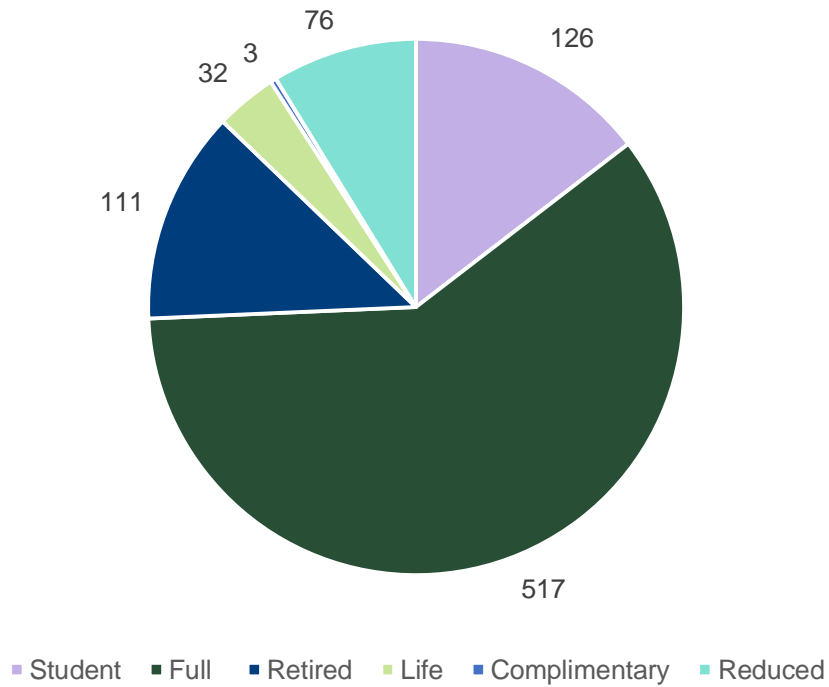

East Midlands

Branch members: **794**

Subscribers: **71**

Membership grade of East Midlands branch members and subscribers

Number of East Midlands branch members and subscribers per county

Membership category of East Midlands branch members and subscribers