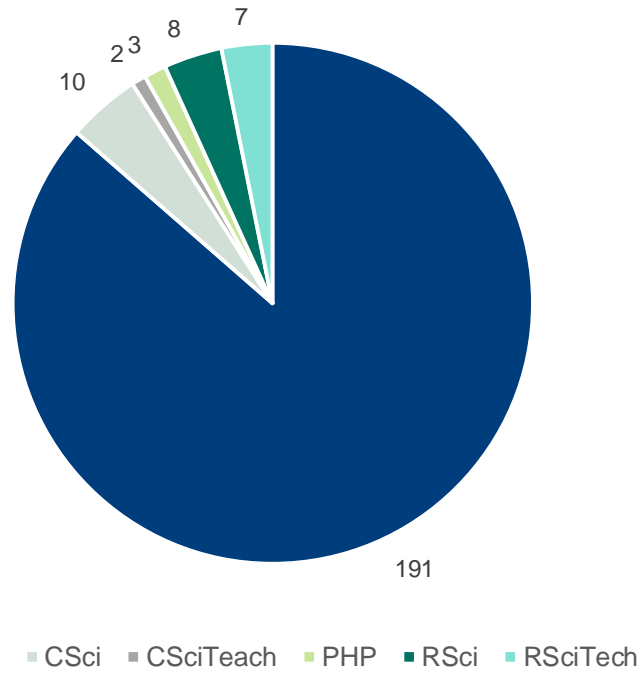

East Midlands

Branch members: **794**

Subscribers: **71**

Membership grade of East Midlands branch members and subscribers

Number of East Midlands branch members and subscribers per county

Membership category of East Midlands branch members and subscribers

East Midlands branch members vs subscribers

Professional registers of East Midlands branch members and subscribers

Length of membership of current members and subscribers of East Midlands branch based on election date

East Midlands branch member map