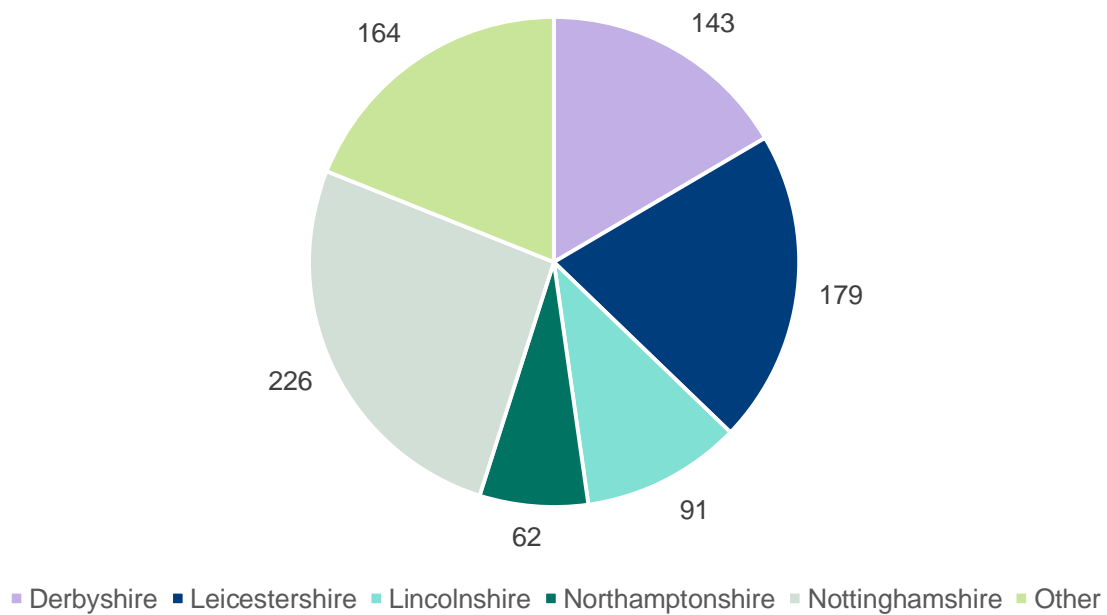

East Midlands

Branch members: **794**

Subscribers: **71**

Membership grade of East Midlands branch members and subscribers

Number of East Midlands branch members and subscribers per county

Membership category of East Midlands branch members and subscribers

East Midlands branch members vs subscribers

Professional registers of East Midlands branch members and subscribers

Length of membership of current members and subscribers of East Midlands branch based on election date

East Midlands branch member map